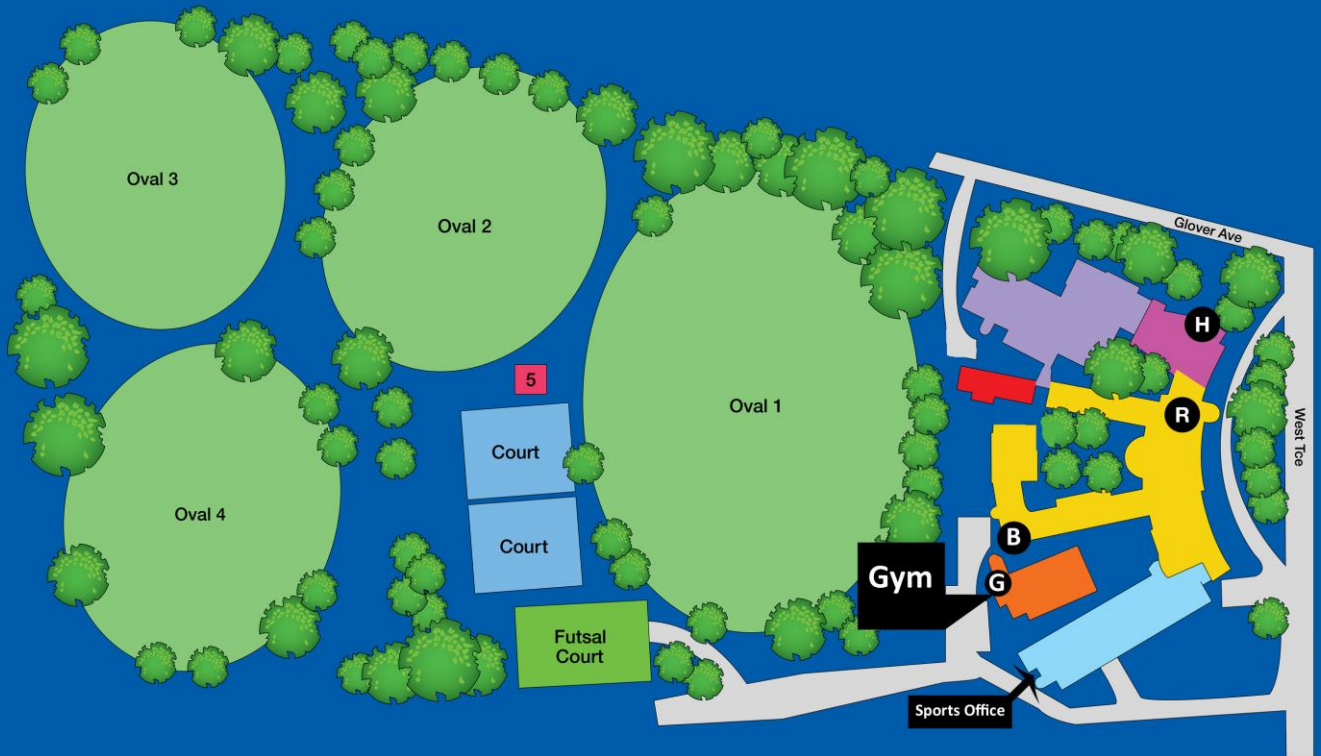

ADELAIDE HIGH SCHOOL

- H School Hall
- R Reception
- B Boys' Changeroom
- G Girls' Changeroom

Not only for school but for life