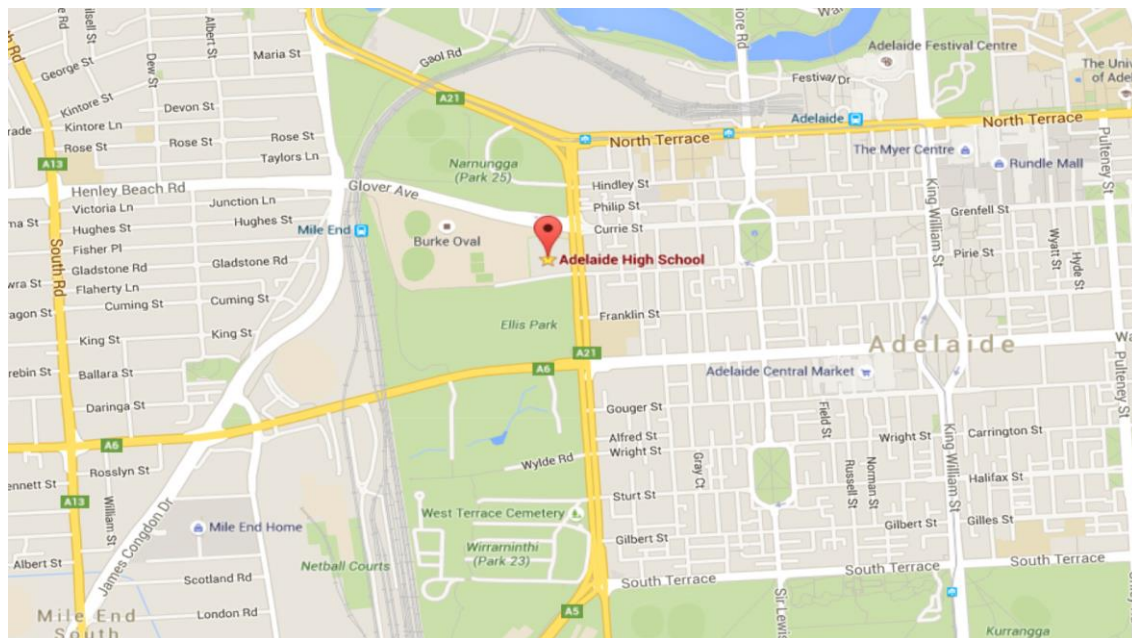

Adelaide High School Sports Map

**ADELAIDE
HIGH SCHOOL**

Parking is behind the school near the Gymnasium, however there is **strictly no right hand turn** to the rear carpark from West Terrace. Please come from Franklin Street or Sir Donald Bradman Drive.

Not only for school but for life

West Terrace, Adelaide
South Australia 5000
Phone +61 8 8231 9373
Fax +61 8 8212 7827
office@adelaidehs.sa.edu.au
www.adelaidehs.sa.edu.au

Government of South Australia
Department for Education and
Child Development

Department for Education and
Child Development T/A
South Australian Government Schools
CRICOS Provider Number 00018A