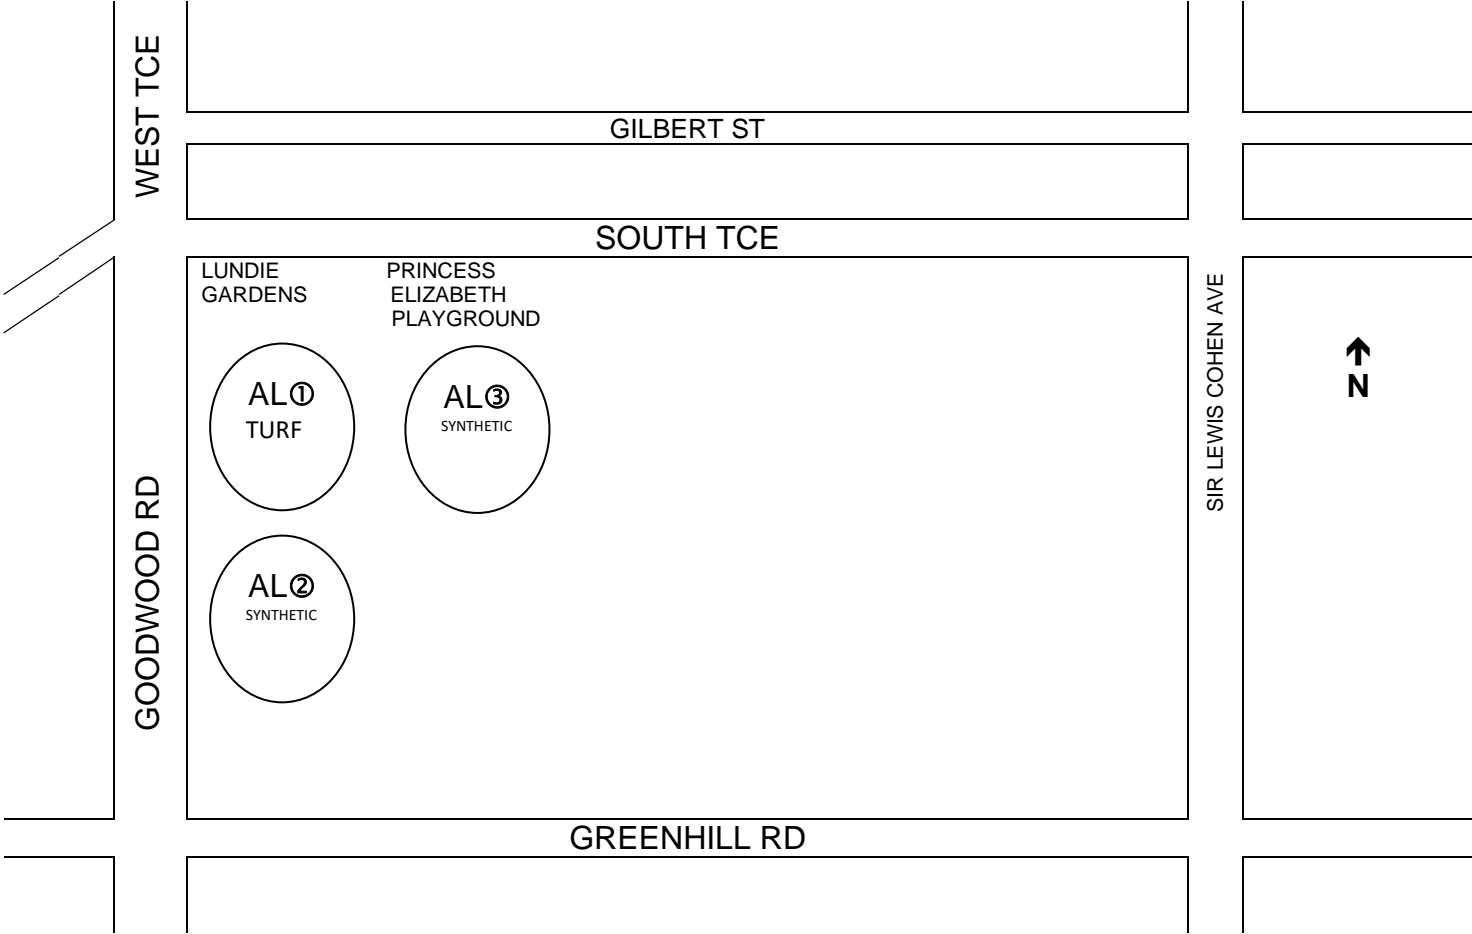

CONCORDIA "OFF CAMPUS" HOME CRICKET FIELDS

DO NOT PARK ON PARK LANDS

(Parking for AL2 is on Goodwood Rd, for AL3 park on South Tce and for AL1 either)

Toilets are in the playground